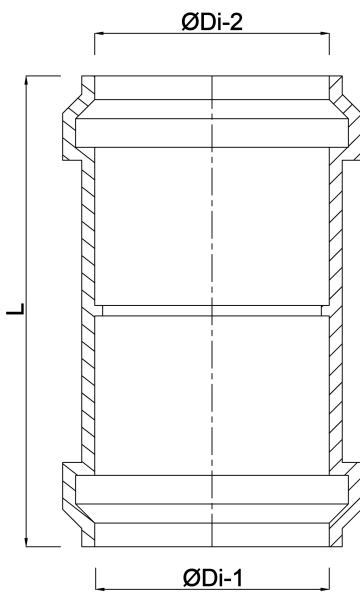

# Reducer socket PP 60 mm x 50 mm click socket grey (0380140)

# TECHNICAL SPECIFICATIONS

Colour	grey
Material	PP
Connection	click socket
Application	land drainage
Size	60 mm x 50 mm

## DIMENSIONS

L	115 mm
ØDi-1	60 mm
ØDi-2	50 mm

**Last modified date: 21/02/2026**

Bosta UK Ltd.  
Reflection House  
Olding Road  
Bury St. Edmunds  
Suffolk  
IP33 3TA  
T +44 (0) 1284 716580  
E [enquiries@bosta.co.uk](mailto:enquiries@bosta.co.uk)  
<http://www.bosta.com>