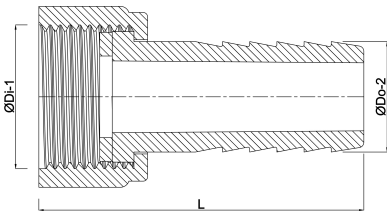

Profec Hose tail brass 1/2" x 12 mm female thread x hose tail (0710514)

TECHNICAL SPECIFICATIONS

Material	brass
Connection	female thread x hose tail
Max. temp.	120 °C
Size	1/2" x 12 mm
Max. temperature	120 °C
Spanner	24

DIMENSIONS

F-1	13 mm
L	44 mm
Lb	44 mm
P-1	20 mm
ØDi-1	1/2 "
ØDo-2	12 mm

Last modified date: 21/02/2026

Bosta UK Ltd.
Reflection House
Olding Road
Bury St. Edmunds
Suffolk
IP33 3TA
T +44 (0) 1284 716580
E enquiries@bosta.co.uk
<http://www.bosta.com>