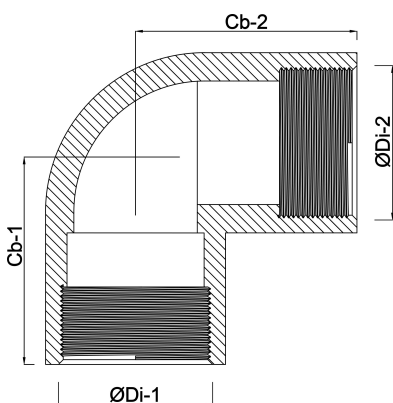

**Profec Nr. 90 Elbow 90° cast
iron black 2" x 1" female thread
25bar DVGW (7044007)**

TECHNICAL SPECIFICATIONS

Material cast iron black

Approval DVGW

Connection female thread

Fitting nr. Nr. 90

Temperature range -20°C - 120°C

Pressure 25 bar

Size 2" x 1"

DIMENSIONS

ØDi-1 2 "

ØDi-2 1 "

β 90 °

Last modified date: 22/02/2026

Bosta UK Ltd.
Reflection House
Olding Road
Bury St. Edmunds
Suffolk
IP33 3TA
T +44 (0) 1284 716580
E enquiries@bosta.co.uk
<http://www.bosta.com>