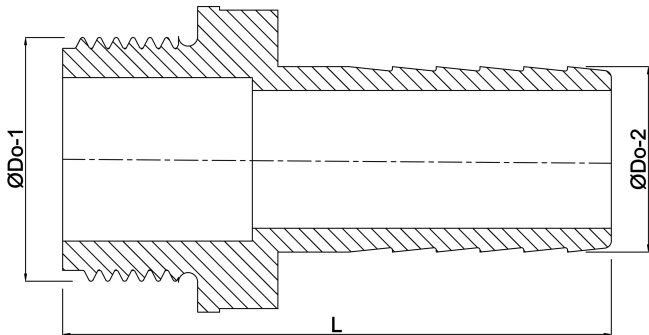

Profec Hose tail brass 1/2" x 12 mm male thread x hose tail (0710510)

TECHNICAL SPECIFICATIONS

Material	brass
Connection	male thread x hose tail
Max. temp.	120 °C
Size	1/2" x 12 mm
Max. temperature	120 °C
Spanner	21

DIMENSIONS

F-1	14 mm
L	48 mm
Lb	48 mm
Lq-2	18 mm
Nq-2	2
P-1	22 mm
ØDi-1	15 mm
ØDi-2	9 mm
ØDo-1	1/2 "

ØDo-2

12 mm

Last modified date: 21/02/2026

Bosta UK Ltd.
Reflection House
Olding Road
Bury St. Edmunds
Suffolk
IP33 3TA
T +44 (0) 1284 716580
E enquiries@bosta.co.uk
<http://www.bosta.com>