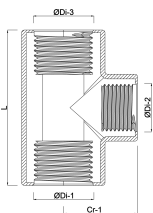

**Profec Nr. 130 T-piece 90°
stainless steel 316 1 1/4"
female thread 16bar (0080041)**

TECHNICAL SPECIFICATIONS

Material stainless steel 316

Connection female thread

Fitting nr. Nr. 130

Pressure 16 bar

Max. temp. 100 °C

Size 1 1/4"

DIMENSIONS

Cr-1 42 mm

L 80 mm

ØDi-1 1 1/4 "

ØDi-2 1 1/4 "

ØDi-3 1 1/4 "

β 90 °