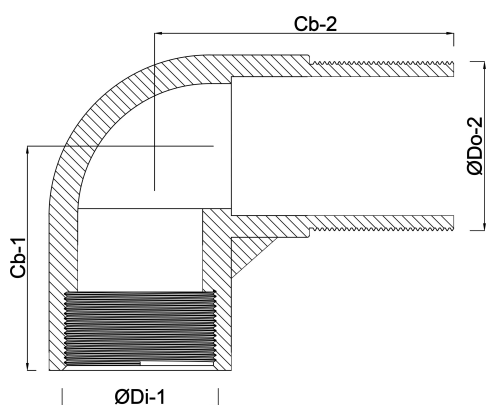

**Nr. 92 Elbow 90° bronze 3/4"
female thread x male thread
25bar (0720218)**

TECHNICAL SPECIFICATIONS

Material	bronze
Connection	female thread x male thread
Fitting nr.	Nr. 92
Size	3/4"
Pressure	25 bar

DIMENSIONS

Cb-1	30 mm
Cb-2	38 mm
ØDi-1	3/4 "
ØDo-1	3/4 "
β	90 °

Last modified date: 21/02/2026

Bosta UK Ltd.
Reflection House
Olding Road
Bury St. Edmunds
Suffolk
IP33 3TA
T +44 (0) 1284 716580
E enquiries@bosta.co.uk
<http://www.bosta.com>