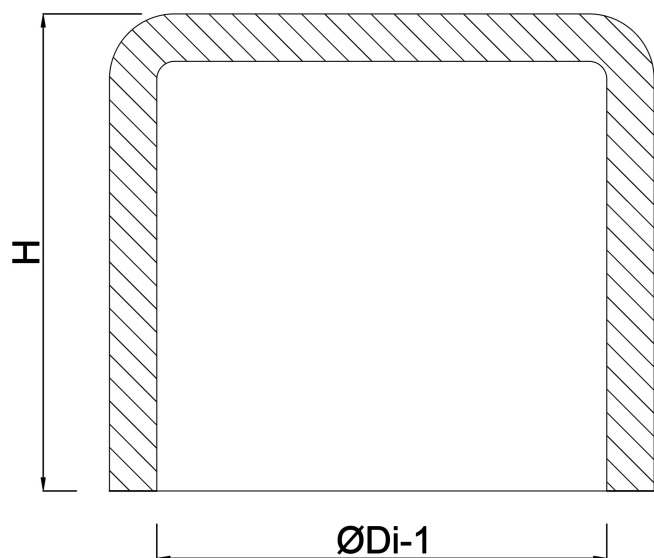

# TECHNICAL SPECIFICATIONS

Colour grey

Material PVC-U

Connection glue socket

Size 25 mm

Pressure 16 bar

## DIMENSIONS

ØDi-1 25 mm

H 26 mm

**Last modified date: 18/02/2026**

Bosta UK Ltd.  
Reflection House  
Olding Road  
Bury St. Edmunds  
Suffolk  
IP33 3TA  
T +44 (0) 1284 716580  
E [enquiries@bosta.co.uk](mailto:enquiries@bosta.co.uk)  
<http://www.bosta.com>