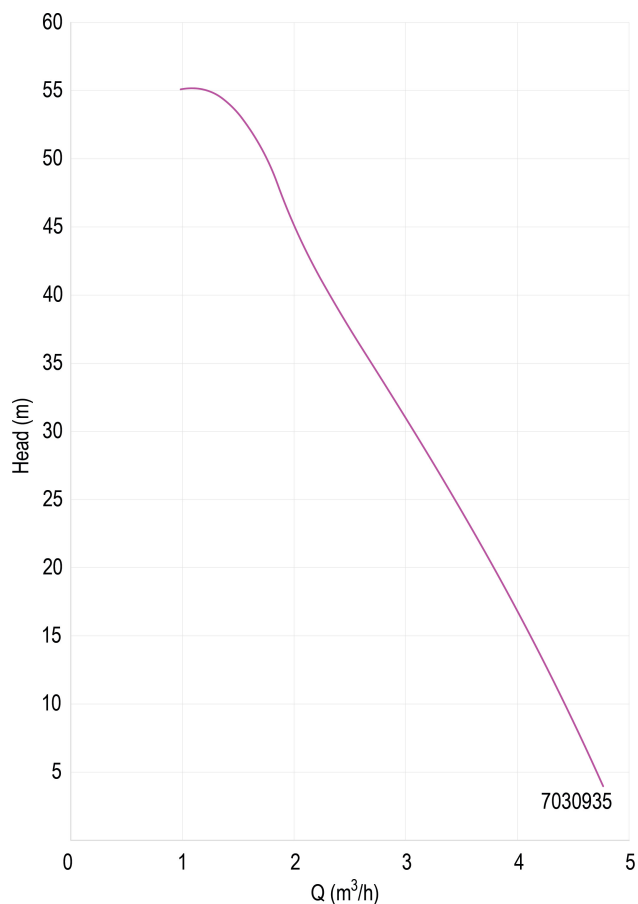

ØDi-2

1"

PRODUCT INFORMATION

Includes a self-priming multi-stage pump, management inverter electronics, pressure and flow sensors, adjustable high resolution LCD display with 1 litre built-in expansion vessel, and cartridge check valve.

Suitable for use with potable water, in domestic systems and gardening applications.

Pressure Set Point adjustable from 1 up to 5.5 bar

Max. Suction Depth: 8 metres

Installation: Horizontal or vertical fixed position