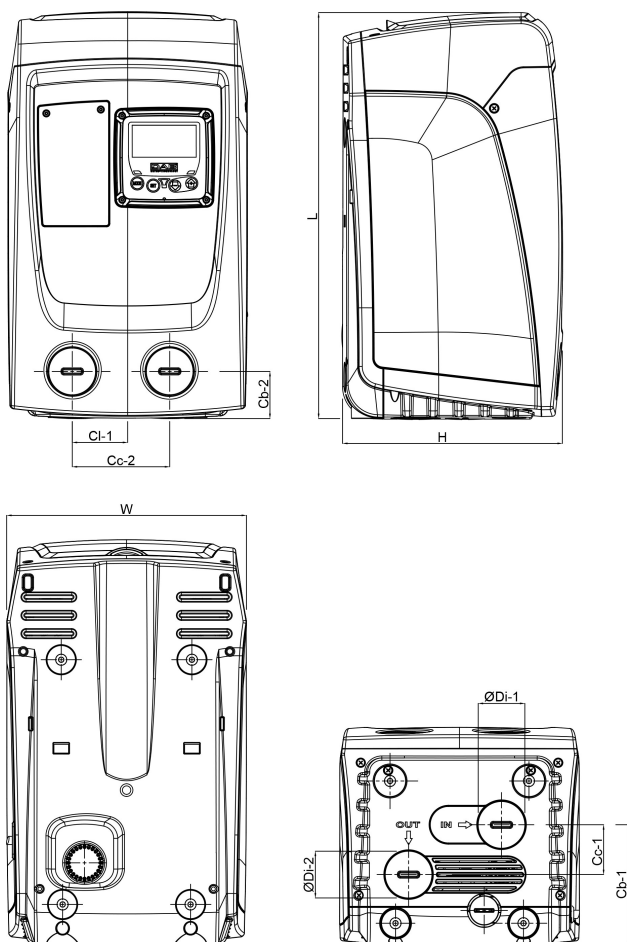

**DAB Pressure set PP 1" female
thread 7,5bar 4,8A 230VAC
green type ESYBOX Mini 3
(7030935)**

TECHNICAL SPECIFICATIONS

Colour green

Material PP

Pump body PP

Material (spring) stainless steel 303

Material impeller 1 noryl

Tank 1 ltr

Size 1"

Power 0.85 kW

Impellers	3
Ampere	4,8 A
Max flow rate	4.8 m ³ /h
BEP Capacity	39.7
BEP Head	2.61
PORlh	52.8
PORhh	35.3
PORlq	1.827
PORhq	3.132

DIMENSIONS

Cb-1	155.5 mm
Cb-2	46 mm
Cc-1	54.5 mm
Cc-2	106.7 mm
Cl-1	60.7 mm
H	236 mm
W-1	263 mm
ØDi-1	1 "

ØDi-2

1"

PRODUCT INFORMATION

Includes a self-priming multi-stage pump, management inverter electronics, pressure and flow sensors, adjustable high resolution LCD display with 1 litre built-in expansion vessel, and cartridge check valve.

Suitable for use with potable water, in domestic systems and gardening applications.

Pressure Set Point adjustable from 1 up to 5.5 bar

Max. Suction Depth: 8 metres

Installation: Horizontal or vertical fixed position