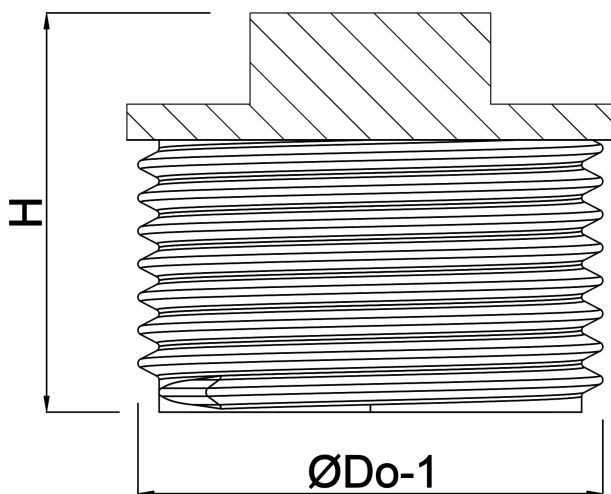

**Profec Nr. 290 Plug cast iron
black 1" male thread 25bar
DVGW (1129006)**

TECHNICAL SPECIFICATIONS

Material cast iron black

Approval DVGW

Connection male thread

Fitting nr. Nr. 290

Temperature range -20°C - 120°C

Pressure 25 bar

Size 1"

DIMENSIONS

H 17 mm

ØDo-1 1"

Last modified date: 22/02/2026

Bosta UK Ltd.
Reflection House
Olding Road
Bury St. Edmunds
Suffolk
IP33 3TA
T +44 (0) 1284 716580
E enquiries@bosta.co.uk
<http://www.bosta.com>