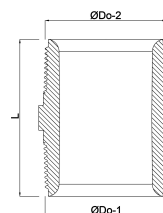

Nipple PP 3/8" male thread 10bar grey (0330145)

TECHNICAL SPECIFICATIONS

Colour grey

Material PP

Connection male thread

Pressure 10 bar

Max. temp. 80 °C

Size 3/8"

DIMENSIONS

L 36 mm

ØDo-1 3/8 "

ØDo-2 3/8 "

F-1 14.5 mm

F-2 14.5 mm

K-1 20 mm

Last modified date: 06/11/2025