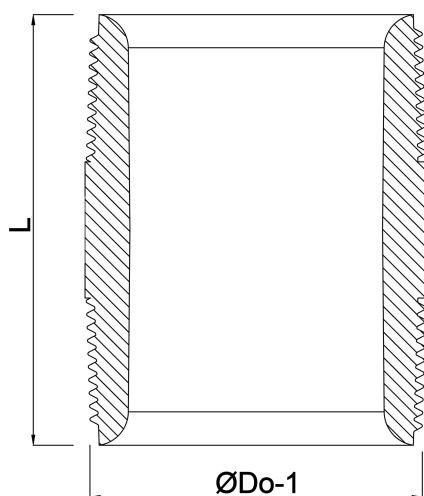

**Profec Nr. 531 Smooth nipple  
brass 3/4" male thread 40bar  
30 mm (0710480)**

# TECHNICAL SPECIFICATIONS

Material	brass
Connection	male thread
Fitting nr.	Nr. 531
Pressure	40 bar
Size	3/4"
Length	30 mm

## DIMENSIONS

F-1	30 mm
L	30 mm
ØDo-1	3/4 "

**Last modified date: 21/02/2026**

Bosta UK Ltd.  
Reflection House  
Olding Road  
Bury St. Edmunds  
Suffolk  
IP33 3TA  
T +44 (0) 1284 716580  
E [enquiries@bosta.co.uk](mailto:enquiries@bosta.co.uk)  
<http://www.bosta.com>