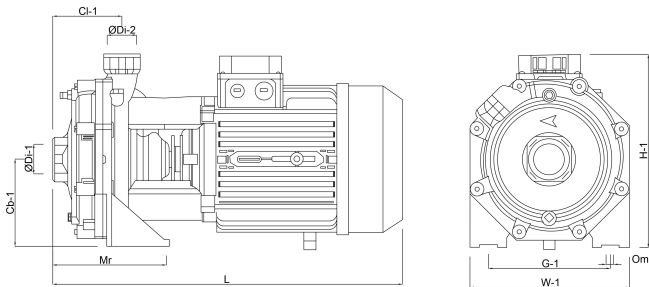

# TECHNICAL SPECIFICATIONS

Colour blue

Material cast iron

Material impeller 1 noryl

Connection female thread

Max. temperature 90 °C

Minimum medium temperature 0 °C  
(continuous)

Maximum ambient temperature 40 °C

Minimum ambient temperature 0 °C

Type KB 750 T

Output Power 7,5 HP

Max. head 77 m

Size 2" x 1 1/4"

Seal type H

Length 605 mm

Voltage 400/690VAC

Width 275 mm

Weight	78 kg
Power	5.5 kW
Max flow rate	30 m <sup>3</sup> /h
Press	1 1/4 "
Suction	2 "
BEP Capacity	20
BEP Head	59
Efficiency	57 %
Packaging dimensions L/W/H	675 x 300 x 390 mm

## DIMENSIONS

Cb-1	135 mm
Cl-1	95.5 mm
G-1	212 mm
H	330 mm
H-1	330 mm
L	605 mm
Mr	145 mm
O	14 mm

W-1 275 mm

ØDi-1 2 "

ØDi-2 1 1/4 "