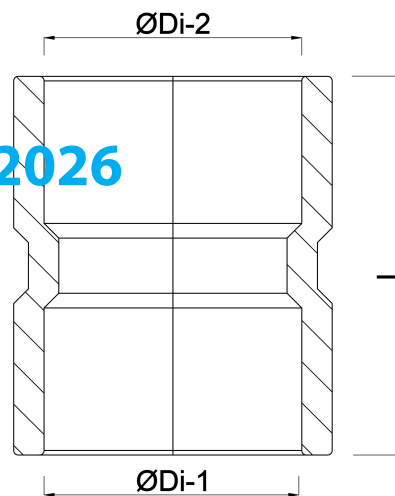

**VDL Transition socket PVC-U**  
**25 mm x 3/4" glue socket x**  
**imperial glue socket 10bar**  
**grey (7018297)**

**V-L Van de Lande**

# TECHNICAL SPECIFICATIONS

Colour	grey
Material	PVC-U
Connection	glue socket x imperial glue socket
Pressure	10 bar
Size	25 mm x 3/4"

## DIMENSIONS

L	41 mm
T	2 mm
ØDi-1	25 mm
ØDi-2	3/4 "

**Last modified date: 23/02/2026**

Bosta UK Ltd.  
Reflection House  
Olding Road  
Bury St. Edmunds  
Suffolk

IP33 3TA  
T +44 (0) 1284 716580  
E [enquiries@bosta.co.uk](mailto:enquiries@bosta.co.uk)  
<http://www.bosta.com>