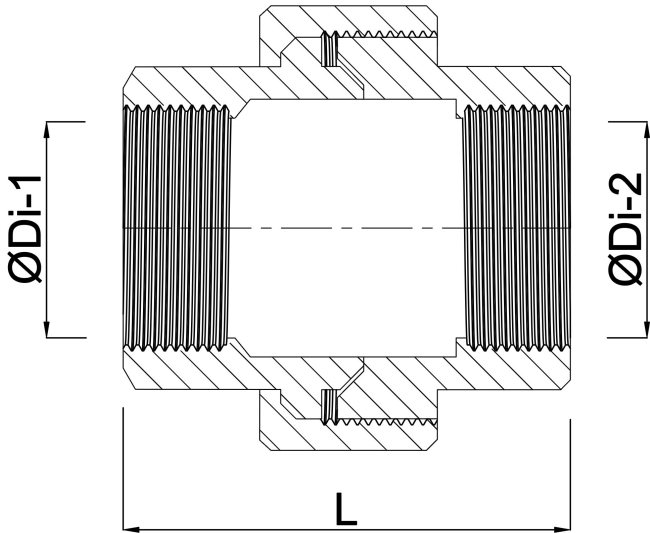

**Profec Nr. 340 Union coupler
stainless steel 316 3/4" female
thread 16bar type conical
(0080194)**

TECHNICAL SPECIFICATIONS

Type	conical
Material	stainless steel 316
Connection	female thread
Fitting nr.	Nr. 340
Pressure	16 bar
Max. temp.	100 °C
DN	3/4 "
Size	3/4"
Length	40 mm
Outer ø	43 mm

DIMENSIONS

K-1	46 mm
K-2	30 mm
L	42.5 mm
ØDi-1	3/4 "
ØDi-2	3/4 "

Last modified date: 20/02/2026

Bosta UK Ltd.
Reflection House
Olding Road
Bury St. Edmunds
Suffolk
IP33 3TA
T +44 (0) 1284 716580
E enquiries@bosta.co.uk
<http://www.bosta.com>