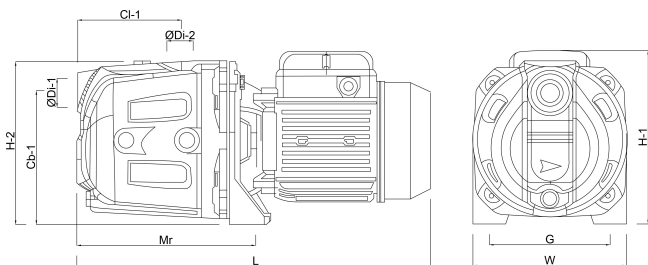

H 185 mm

L 410 mm

L 410 mm

LB 214 mm

LM 196 mm

Mr 214 mm

MW 150 mm

W 180 mm

W-1 180 mm

ØDi-1 1 "

ØDi-2 1 "

PRODUCT INFORMATION

Pump will be supplied with cable and DIN plug.