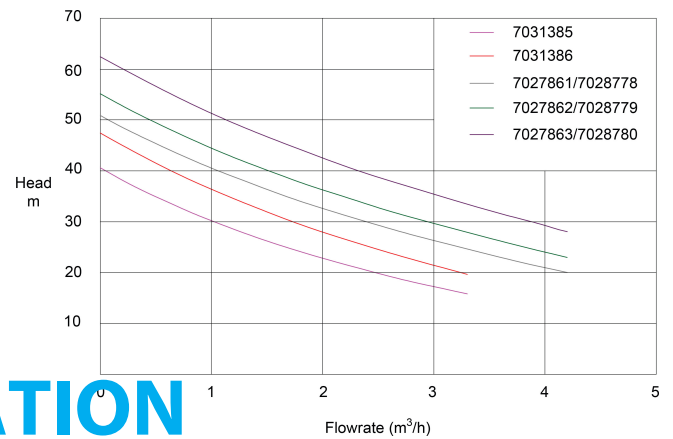

H 185 mm

L 410 mm

L 410 mm

LB 214 mm

LM 196 mm

Mr 214 mm

MW 150 mm

W 180 mm

W-1 180 mm

ØDi-1 1 "

ØDi-2 1 "

PRODUCT INFORMATION

Pump will be supplied with cable and DIN plug.