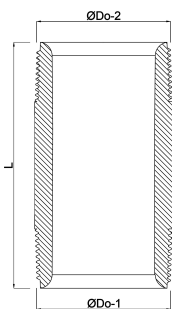

**Profec Nr. 23 Pipe nipple brass
1/2" male thread 40bar 120
mm (0701815)**

TECHNICAL SPECIFICATIONS

Material	brass
Connection	male thread
Fitting nr.	Nr. 23
Pressure	40 bar
Size	1/2"
Length	120 mm

DIMENSIONS

L	120 mm
ØDo-1	1/2 "
ØDo-2	1/2 "
F-1	15 mm
F-2	15 mm

Last modified date: 11/10/2025

Bosta UK Ltd.
Reflection House
Olding Road
Bury St. Edmunds
Suffolk
IP33 3TA
T +44 (0) 1284 716580
E enquiries@bosta.co.uk
<http://www.bosta.com>