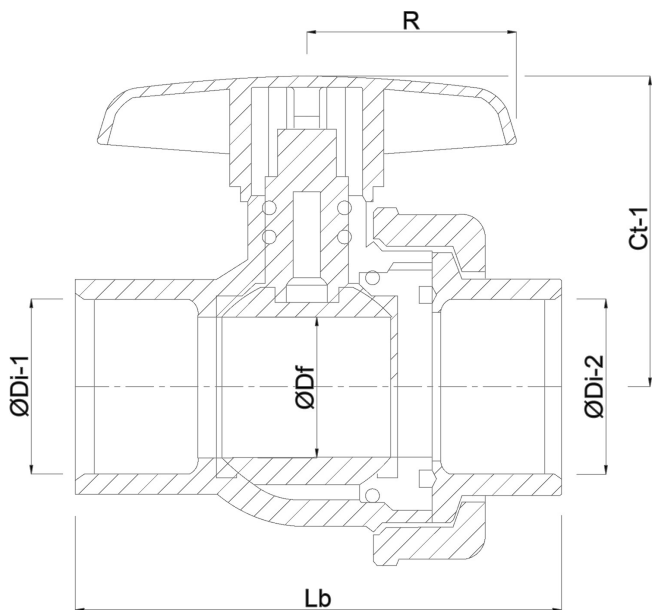

Material housing PVC-U

Material seal hytrel/EPDM

Connection female thread

Max. temperature 60 °C

Minimum medium temperature 0 °C  
(continuous)

Pressure 10 bar

Size 1/2"

DN 15

# DIMENSIONS

Ct-1 46 mm

Lb 64 mm

R 35 mm

ØDf 15 mm

ØDi-1 1/2 "

ØDi-2 1/2 "