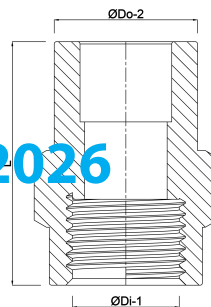

**VDL Adaptor socket PVC-U 20
mm x 1/2" spigot x female
thread 16bar grey with
stainless steel ring type
reinforced (7018171)**

V-L Van de Lande

TECHNICAL SPECIFICATIONS

Colour	grey
Type	reinforced
Material	PVC-U
Feature	with stainless steel ring
Connection	spigot x female thread
Pressure	16 bar
Size	20 mm x 1/2"

DIMENSIONS

F-1	15 mm
L	15 mm
ØDi-1	1/2 "
ØDo-2	20 "

Last modified date: 23/02/2026

Bosta UK Ltd.
Reflection House
Olding Road
Bury St. Edmunds
Suffolk
IP33 3TA
T +44 (0) 1284 716580
E enquiries@bosta.co.uk
<http://www.bosta.com>