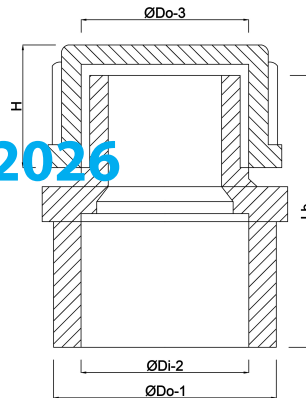

VDL End set PVC-U 32/40 mm x 1" glue socket/glue spigot 10bar grey (7002900)

V-L Van de Lande

TECHNICAL SPECIFICATIONS

Colour	grey
Material	PVC-U
Connection	glue socket/glue spigot
Pressure	10 bar
Size	32/40 mm x 1"

DIMENSIONS

H	18 mm
Lb	44 mm
ØDi-2	32 mm
ØDo-1	40 mm
ØDo-3	1 "

Last modified date: 22/02/2026

Bosta UK Ltd.
Reflection House
Olding Road

Bury St. Edmunds
Suffolk
IP33 3TA
T +44 (0) 1284 716580
E enquiries@bosta.co.uk
<http://www.bosta.com>