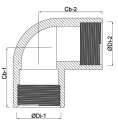

**Profec Nr. 2A Bend 90° cast
iron galvanised 2" female
thread 25bar DVGW (1000226)**

TECHNICAL SPECIFICATIONS

Material	cast iron
Surface treatment	galvanised
Approval	DVGW
Connection	female thread
Fitting nr.	Nr. 2A
Temperature range	-20°C - 120°C
Pressure	25 bar
Size	2"

DIMENSIONS

Cb-1	102 mm
Cb-2	102 mm
ØDi-1	2 "
ØDi-2	2 "
β	90 °

Last modified date: 24/02/2026

Bosta UK Ltd.
Reflection House
Olding Road
Bury St. Edmunds
Suffolk
IP33 3TA
T +44 (0) 1284 716580
E enquiries@bosta.co.uk
<http://www.bosta.com>