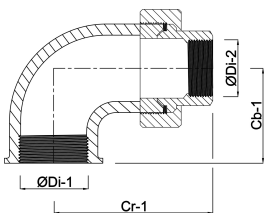

**Profec Nr. 96 Union elbow 90°  
stainless steel 316 3/4" female  
thread 16bar type conical  
(0080686)**

# TECHNICAL SPECIFICATIONS

Type	conical
Material	stainless steel 316
Connection	female thread
Fitting nr.	Nr. 96
Pressure	16 bar
Max. temp.	100 °C
Size	3/4"

## DIMENSIONS

Cb-1	30 mm
Cr-1	53 mm
ØDi-1	3/4 "
ØDi-2	3/4 "
β	90 °

**Last modified date: 20/02/2026**

Bosta UK Ltd.  
Reflection House  
Olding Road  
Bury St. Edmunds  
Suffolk  
IP33 3TA  
T +44 (0) 1284 716580  
E [enquiries@bosta.co.uk](mailto:enquiries@bosta.co.uk)  
<http://www.bosta.com>