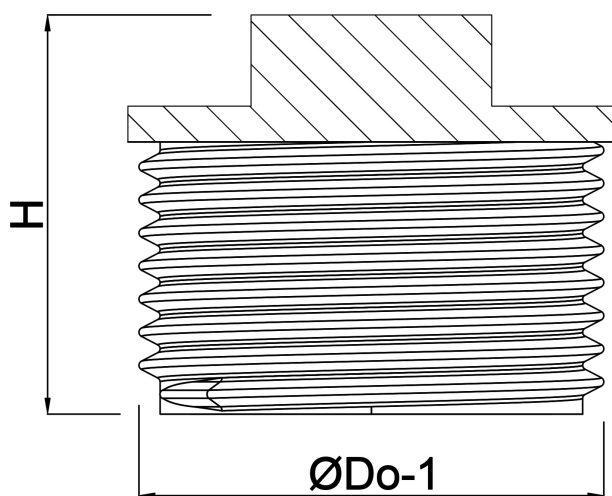

Profec Nr. 290 Plug brass 1 1/4" male thread 30bar (0710392)

TECHNICAL SPECIFICATIONS

Material brass

Connection male thread

Fitting nr. Nr. 290

Temperature range -10°C - 115°C

Size 1 1/4"

Pressure 30 bar

DIMENSIONS

ØDo-1 1 1/4 "

F-1 9 mm

H 23 mm

Last modified date: 06/11/2025

Bosta UK Ltd.
Reflection House
Olding Road
Bury St. Edmunds
Suffolk
IP33 3TA
T +44 (0) 1284 716580
E enquiries@bosta.co.uk
<http://www.bosta.com>