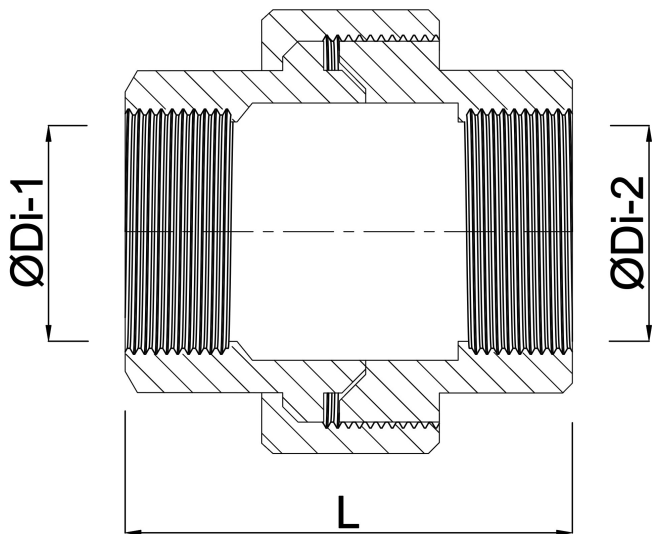

**Profec Nr. 340 Union coupler  
cast iron black 2" female  
thread 25bar DVGW type  
conical (1134009)**

# TECHNICAL SPECIFICATIONS

Type	conical
Material	cast iron black
Approval	DVGW
Connection	female thread
Fitting nr.	Nr. 340
Temperature range	-20°C - 120°C
Pressure	25 bar
Size	2"
Length	78 mm

## DIMENSIONS

F-1	23 mm
F-2	23 mm
K-1	65 mm
K-2	65 mm
Kn	86 mm
L	76 mm

ØDi-1 2"

ØDi-2 2"

**Last modified date: 22/02/2026**

Bosta UK Ltd.  
Reflection House  
Olding Road  
Bury St. Edmunds  
Suffolk  
IP33 3TA  
T +44 (0) 1284 716580  
E [enquiries@bosta.co.uk](mailto:enquiries@bosta.co.uk)  
<http://www.bosta.com>