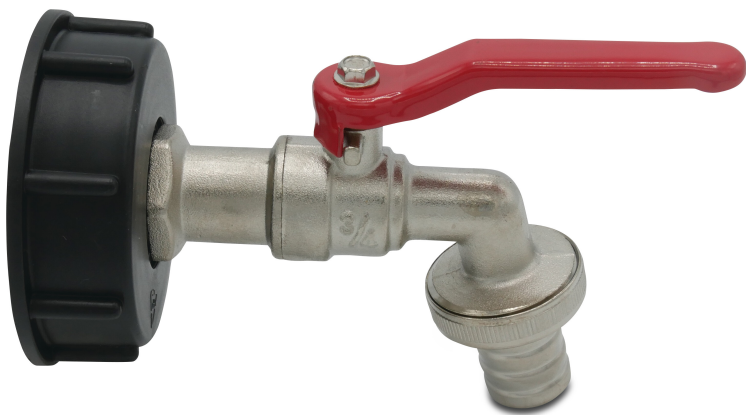

**Profec Bib tap set for IBC tank
brass nickel plated S60 x 2" x
3/4" male thread x hose tail
(7020222)**

TECHNICAL SPECIFICATIONS

Material	brass
Surface treatment	nickel plated
Operation	lever
Colour lever	red
Handle material	steel powdercoated
Material housing	brass
Material seal	PTFE
Connection	male thread x hose tail
Size	S60 x 2" x 3/4"