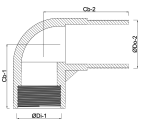

**Profec Nr. 92 Elbow 90° cast
iron galvanised 1" female
thread x male thread 25bar
DVGW (1009206)**

TECHNICAL SPECIFICATIONS

Material	cast iron
Surface treatment	galvanised
Approval	DVGW
Connection	female thread x male thread
Fitting nr.	Nr. 92
Temperature range	-20°C - 120°C
Pressure	25 bar
Size	1"

DIMENSIONS

Cb-1	38 mm
Cb-2	52 mm
ØDi-1	1 "
ØDo-2	1 "
β	90 °

Last modified date: 24/02/2026

Bosta UK Ltd.
Reflection House
Olding Road
Bury St. Edmunds
Suffolk
IP33 3TA
T +44 (0) 1284 716580
E enquiries@bosta.co.uk
<http://www.bosta.com>