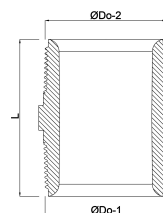

Nipple nylon 1" male thread 16bar white (0440354)

TECHNICAL SPECIFICATIONS

Colour white

Material nylon

Connection male thread

Pressure 16 bar

Max. temp. 80 °C

Size 1"

DIMENSIONS

F-1 18 mm

F-2 18 mm

K-1 36 mm

L 43 mm

ØDo-1 1 "

ØDo-2 1 "

Last modified date: 21/02/2026