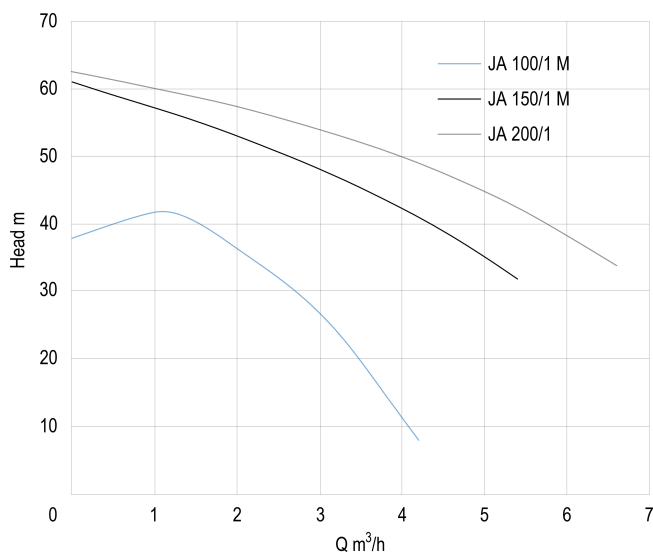

Ampere

4,7 A

Max flow rate

3.6 m³/h

PRODUCT INFORMATION

Composed of tank, pressure switch, flexible hose, pressure gauge, 3- or 5-way coupling, connectors and Foras jet pump.

Ready for assembly and installation by qualified electrician. Type M is supplied with cable and Din plug

Last modified date: 19/05/2026

Bosta UK Ltd.
Reflection House
Olding Road
Bury St. Edmunds
Suffolk
IP33 3TA
T +44 (0) 1284 716580
E enquiries@bosta.co.uk
<http://www.bosta.com>