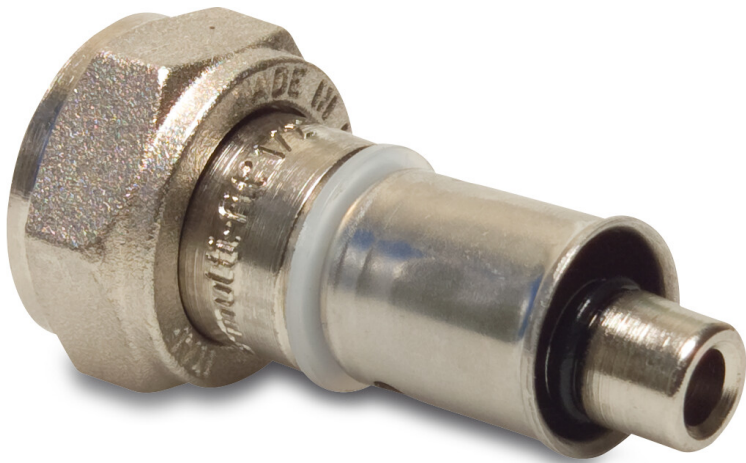

**Multi-Fit Adaptor socket brass  
nickel plated 26 mm x 1" Multi-  
fit x female threaded nut 20bar  
KIWA (0700055)**

# TECHNICAL SPECIFICATIONS

Material	brass
Surface treatment	nickel plated
Approval	KIWA
Material seal	EPDM
Connection	Multi-fit x female threaded nut
Temperature range	-20°C - 110°C
Pressure	20 bar
Size	26 mm x 1"
Length	40,5 mm
Outer ø	58,5 mm
Wall thickness	3,0 mm