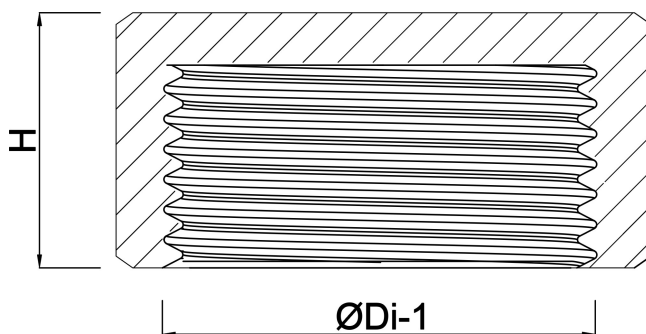

Cap PP 1/2" female thread 10bar beige (0330436)

TECHNICAL SPECIFICATIONS

Colour	beige
Material	PP
Connection	female thread
Pressure	10 bar
Size	1/2"

DIMENSIONS

H	21 mm
ØDi-1	1/2 "
ØDo-1	37 mm

Last modified date: 21/02/2026