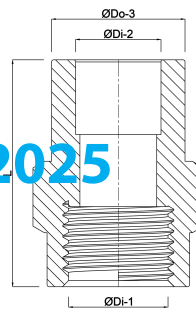

**Profec Adaptor socket PVC-U
20/25 mm x 1" glue socket/glue
spigot x female thread 10bar
grey (0100255)**

TECHNICAL SPECIFICATIONS

Colour	grey
Material	PVC-U
Connection	glue socket/glue spigot x female thread
Pressure	10 bar
Size	20/25 mm x 1"

DIMENSIONS

L	50 mm
ØDi-2	20 mm
ØDi-1	1 "
ØDo-3	25 mm
F-2	22 mm
P-1	16 mm

Last modified date: 30/10/2025

Bosta UK Ltd.
Reflection House
Olding Road
Bury St. Edmunds
Suffolk
IP33 3TA
T +44 (0) 1284 716580
E enquiries@bosta.co.uk
<http://www.bosta.com>