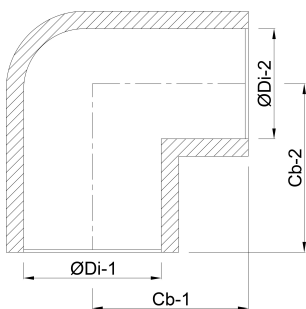

# Profec Elbow 90° PVC-U 50 mm glue socket 16bar grey KIWA (0110110)

# TECHNICAL SPECIFICATIONS

|            |             |
|------------|-------------|
| Colour     | grey        |
| Material   | PVC-U       |
| Approval   | KIWA        |
| Connection | glue socket |
| Pressure   | 16 bar      |
| Size       | 50 mm       |

## DIMENSIONS

|       |       |
|-------|-------|
| Cb-1  | 57 mm |
| Cb-2  | 57 mm |
| ØDi-1 | 50 mm |
| ØDi-2 | 50 mm |
| β     | 90 °  |

**Last modified date: 20/02/2026**

Bosta UK Ltd.  
Reflection House  
Olding Road  
Bury St. Edmunds  
Suffolk  
IP33 3TA  
T +44 (0) 1284 716580  
E [enquiries@bosta.co.uk](mailto:enquiries@bosta.co.uk)  
<http://www.bosta.com>