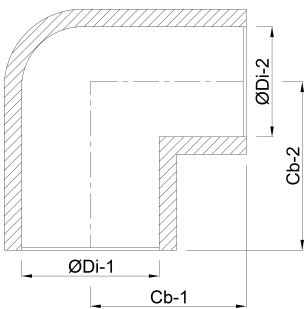

**Profec Elbow 90° PVC-U 50 mm
glue socket 16bar grey KIWA
(0110110)**

TECHNICAL SPECIFICATIONS

Colour	grey
Material	PVC-U
Approval	KIWA
Connection	glue socket
Pressure	16 bar
Size	50 mm

DIMENSIONS

\varnothing Di-1	50 mm
\varnothing Di-2	50 mm
Cb-1	57 mm
Cb-2	57 mm
β	90 °