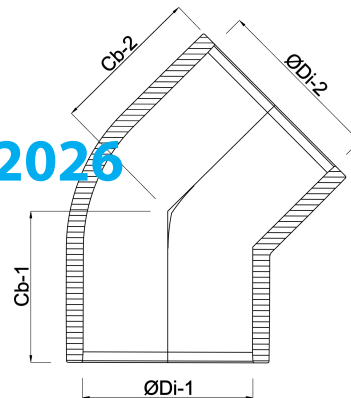

TECHNICAL SPECIFICATIONS

Colour	grey
Material	PVC-U
Size	400 mm
Connection	glue socket
Pressure	6 bar

DIMENSIONS

Cb-1	293.5 mm
Cb-2	293.5 mm
ØDi-1	400 mm
ØDi-2	400 mm
β	45 °

Last modified date: 24/02/2026

Bosta UK Ltd.
Reflection House
Olding Road