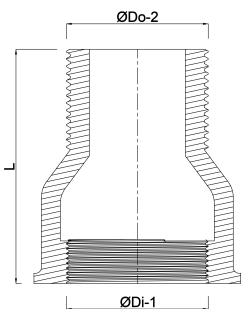

**Profec Nr. 246 Reducer socket
brass 1 1/4" x 1" female thread
x male thread 30bar (0708896)**

TECHNICAL SPECIFICATIONS

Material	brass
Connection	female thread x male thread
Fitting nr.	Nr. 246
Pressure	30 bar
Max. temp.	120 °C
Size	1 1/4" x 1"

DIMENSIONS

F-1	19 mm
F-2	17 mm
L	39 mm
ØDi-1	1 1/4 "
ØDo-2	1 "

Last modified date: 21/02/2026

Bosta UK Ltd.
Reflection House
Olding Road
Bury St. Edmunds
Suffolk
IP33 3TA
T +44 (0) 1284 716580
E enquiries@bosta.co.uk
<http://www.bosta.com>