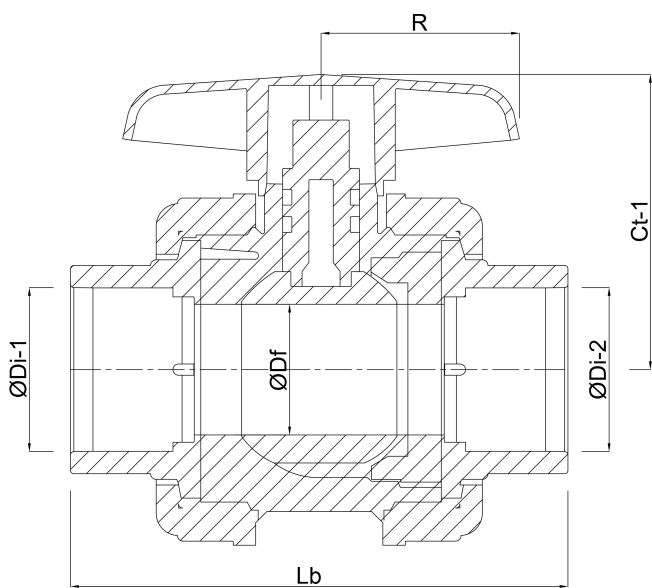

Housing construction 3-part

Material housing PVC-U

Material seal hytrel/EPDM

Connection female thread

Max. temperature 60 °C

Minimum medium temperature 0 °C
(continuous)

Size 2"

DN 50

Pressure 16 bar

DIMENSIONS

Ct-1 107 mm

Lb 190 mm

R 74 mm

ØDf 50 mm

ØDi-1 2 "

ØDi-2 2 "