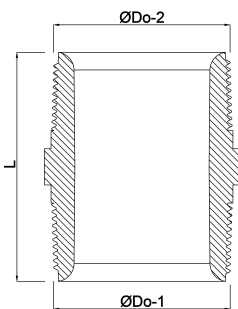

Nipple PP 1/2" male thread 10bar beige (0330422)

TECHNICAL SPECIFICATIONS

Colour beige

Material PP

Connection male thread

Pressure 10 bar

Size 1/2"

DIMENSIONS

F-1 18.5 mm

F-2 18.5 mm

K-1 22 mm

L 45 mm

ØDo-1 1/2 "

ØDo-2 1/2 "

Last modified date: 21/02/2026

Bosta UK Ltd.
Reflection House
Olding Road
Bury St. Edmunds
Suffolk
IP33 3TA
T +44 (0) 1284 716580
E enquiries@bosta.co.uk
<http://www.bosta.com>