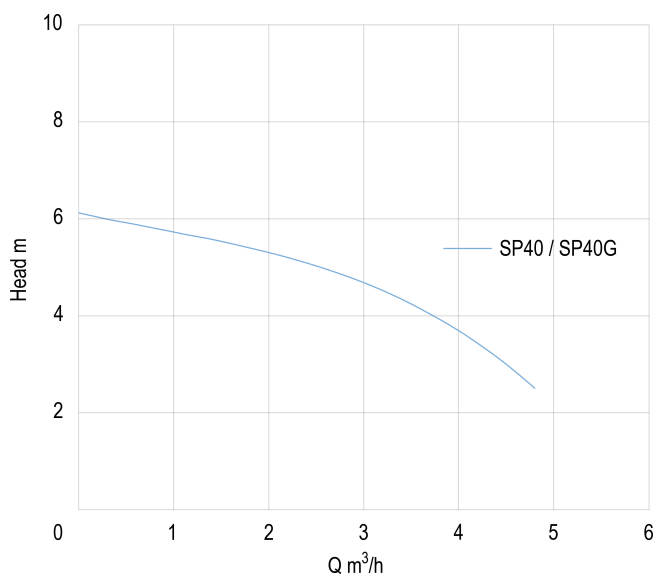

Size 1"

Float included

DIMENSIONS

H-1 250 mm

H-2 230 mm

W-1 150 mm

Last modified date: 19/05/2026

Bosta UK Ltd.
Reflection House
Olding Road
Bury St. Edmunds
Suffolk
IP33 3TA
T +44 (0) 1284 716580