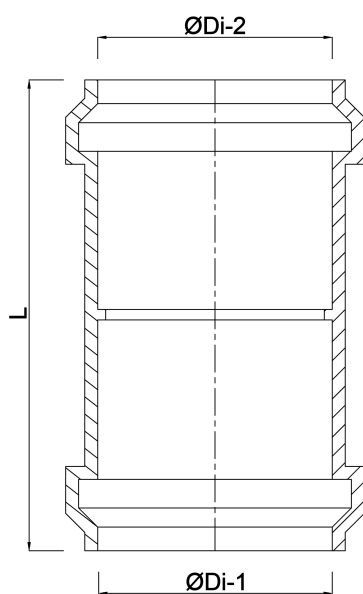

Drainage socket PP 110 mm ring seal grey (0300214)

TECHNICAL SPECIFICATIONS

Colour grey

Material PP

Connection ring seal

Application sewage

Size 110 mm

DIMENSIONS

L 136 mm

ØDi-1 110 mm

ØDi-2 110 mm

Last modified date: 20/02/2026

Bosta UK Ltd.
Reflection House
Olding Road
Bury St. Edmunds
Suffolk
IP33 3TA
T +44 (0) 1284 716580
E enquiries@bosta.co.uk
<http://www.bosta.com>