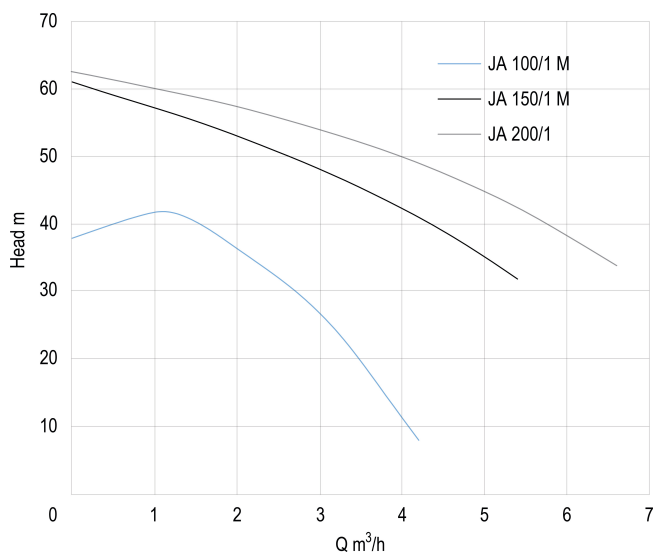

Ampere

7,9 A

Max flow rate

5.4 m³/h

PRODUCT INFORMATION

Composed of tank, pressure switch, flexible hose, pressure gauge, 3- or 5-way coupling, connectors and Foras jet pump.

Ready for assembly and installation by qualified electrician. Type M is supplied with cable and Din plug

Last modified date: 19/05/2026

Bosta UK Ltd.
Reflection House
Olding Road
Bury St. Edmunds
Suffolk
IP33 3TA
T +44 (0) 1284 716580
E enquiries@bosta.co.uk
<http://www.bosta.com>