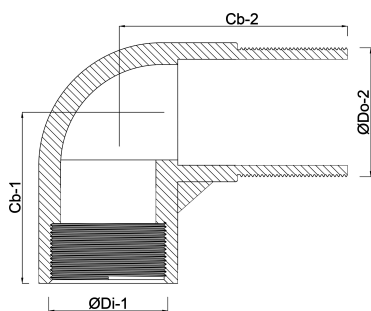

**Profec Nr. 92 Elbow 90°
stainless steel 316 1/4" female
thread x male thread 16bar
(0080016)**

TECHNICAL SPECIFICATIONS

| | |
|-------------|-----------------------------|
| Material | stainless steel 316 |
| Connection | female thread x male thread |
| Fitting nr. | Nr. 92 |
| Pressure | 16 bar |
| Max. temp. | 100 °C |
| Size | 1/4" |

DIMENSIONS

| | |
|-------|-------|
| Cb-1 | 20 mm |
| Cb-2 | 30 mm |
| ØDi-1 | 1/4 " |
| ØDo-2 | 1/4 " |
| β | 90 ° |

Last modified date: 20/02/2026

Bosta UK Ltd.
Reflection House
Olding Road
Bury St. Edmunds
Suffolk
IP33 3TA
T +44 (0) 1284 716580
E enquiries@bosta.co.uk
<http://www.bosta.com>