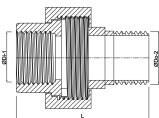

**Profec Nr. 331 Union coupler  
stainless steel 316 1/4" female  
thread x male thread 10bar  
type flat (0080699)**

# TECHNICAL SPECIFICATIONS

Type	flat
Material	stainless steel 316
Material seal	teflon
Connection	female thread x male thread
Fitting nr.	Nr. 331
Pressure	10 bar
Size	1/4"
Length	42 mm
Outer ø	26,5 mm

## DIMENSIONS

Kn	104.5 mm
L	98 mm
ØDi-1	1/4 "
ØDo-2	1/4 "

**Last modified date: 20/02/2026**

Bosta UK Ltd.  
Reflection House  
Olding Road  
Bury St. Edmunds  
Suffolk  
IP33 3TA  
T +44 (0) 1284 716580  
E [enquiries@bosta.co.uk](mailto:enquiries@bosta.co.uk)  
<http://www.bosta.com>