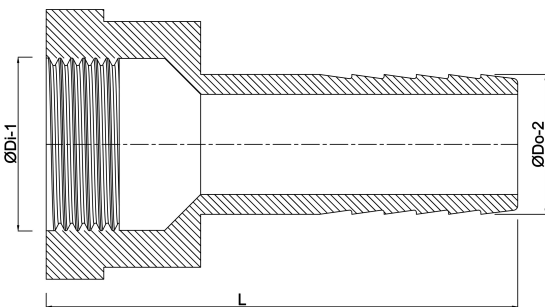

**Profec Hose tail 2/3 union
adaptor PVC-U 1 1/2" x 40 mm
female threaded nut x hose tail
10bar grey (0100499)**

TECHNICAL SPECIFICATIONS

Colour	grey
Material	PVC-U
Connection	female threaded nut x hose tail
Pressure	10 bar
Size	1 1/2" x 40 mm

DIMENSIONS

F-1	10 mm
L	52 mm
L	73 mm
Lq-2	52 mm
ØDi-1	1 1/2 "
ØDo-2	40 mm

Last modified date: 20/02/2026

Bosta UK Ltd.
Reflection House
Olding Road
Bury St. Edmunds
Suffolk
IP33 3TA
T +44 (0) 1284 716580
E enquiries@bosta.co.uk
<http://www.bosta.com>