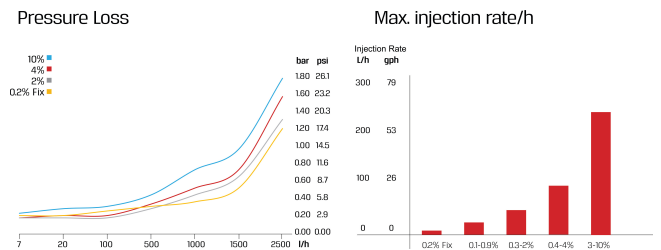

Tefen Dosing pump 3/4" x 16 mm x 3/4" male thread x hose tail x male thread type MixRite 2.5 On/Off 0.4% - 4% (7024291)

 **TEFEN**
FLOW & DOSING TECHNOLOGIES

TECHNICAL SPECIFICATIONS

Type	MixRite 2.5 On/Off
Material seal	NBR
Connection	male thread x hose tail x male thread
Flow range	7 - 2500 ltr/h
Size	3/4" x 16 mm x 3/4"
Adjustable mixture	0,4 - 4%
Rec. press.	0.2 - 8.0 bar

L (Height)		
	On/Off	Air Release
Max.	528 (20.7")	496 (19.5")
Min.	497 (19.5")	457 (17.9")

PRODUCT INFORMATION

Comes with a suction tube, mounting bracket and a seal kit.

The suction tube length is 1.5m. long.