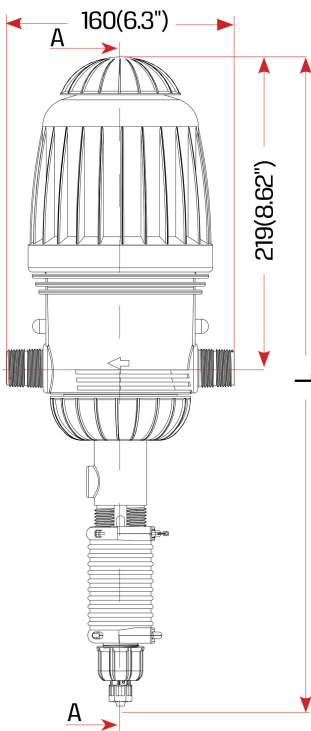

Tefen Dosing pump 3/4" x 16 mm x 3/4" male thread x hose tail x male thread type MixRite 2.5 On/Off 0.4% - 4% (7024291)

 **TEFEN**
FLOW & DOSING TECHNOLOGIES

TECHNICAL SPECIFICATIONS

Type	MixRite 2.5 On/Off
Material seal	NBR
Connection	male thread x hose tail x male thread
Flow range	7 - 2500 ltr/h
Size	3/4" x 16 mm x 3/4"
Adjustable mixture	0,4 - 4%
Rec. press.	0.2 - 8.0 bar

L (Height)		
	On/Off	Air Release
Max.	528 (20.7")	496 (19.5")
Min.	497 (19.5")	457 (17.9")

PRODUCT INFORMATION

Comes with a suction tube, mounting bracket and a seal kit.

The suction tube length is 1.5m. long.