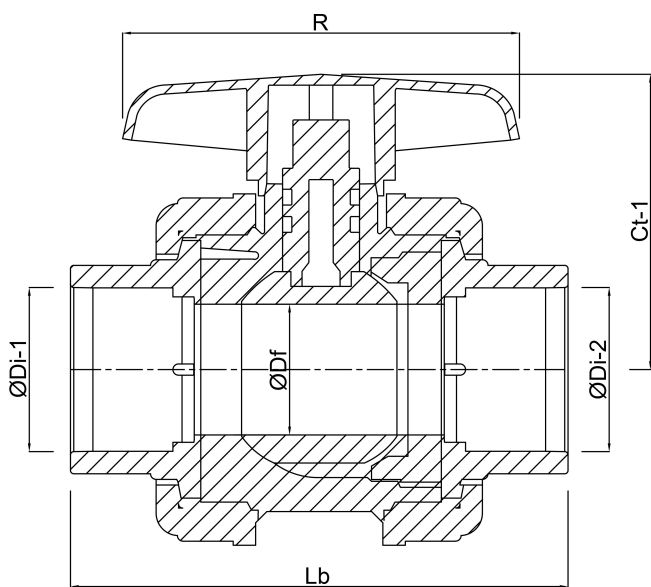

Ball material PVC-U

Material housing PVC-U

Material seal PE/EPDM

Connection imperial glue socket

Temperature range 0°C - 60°C

Size 1"

Pressure 16 bar

## DIMENSIONS

Ct-1 70 mm

Lb 124 mm

R 73 mm

ØDf 35 mm

ØDi-1 1 "

ØDi-2 1 "

**Last modified date: 20/02/2026**