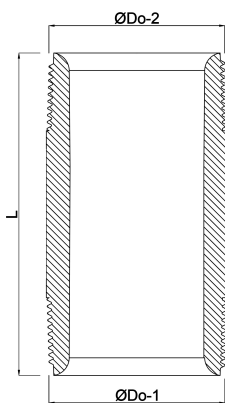

**Profec Nr. 23 Pipe nipple  
stainless steel 316 4" male  
thread 16bar 120 mm (0080411)**

# TECHNICAL SPECIFICATIONS

Material stainless steel 316

Connection male thread

DIN Standard DIN 2999

Fitting nr. Nr. 23

Pressure 16 bar

Size 4"

Length 120 mm

## DIMENSIONS

L 120 mm

ØDo-1 4 "

ØDo-2 4 "

**Last modified date: 23/02/2026**

Bosta UK Ltd.  
Reflection House  
Olding Road  
Bury St. Edmunds  
Suffolk  
IP33 3TA  
T +44 (0) 1284 716580  
E [enquiries@bosta.co.uk](mailto:enquiries@bosta.co.uk)  
<http://www.bosta.com>