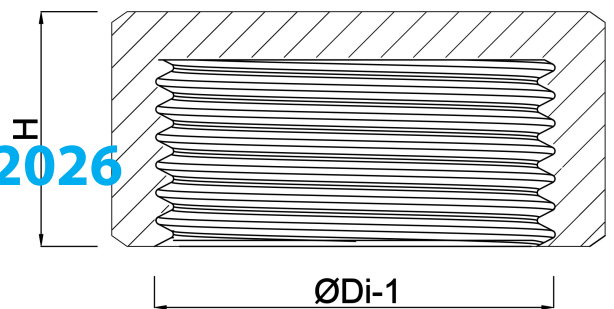

Cap PP 2" female thread 10bar grey (0330165)

TECHNICAL SPECIFICATIONS

Colour	grey
Material	PP
Connection	female thread
Pressure	10 bar
Max. temp.	80 °C
Size	2"

DIMENSIONS

F-1	27 mm
H	36 mm
K-1	72 mm
ØDi-1	2"
ØDo-1	75.5 mm