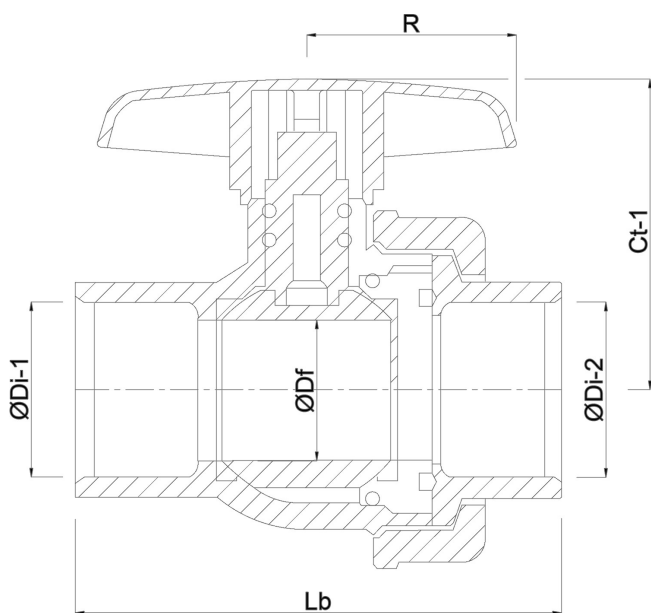

**Profec Ball valve single union
PVC-U 1 1/4" female thread
10bar DN32 grey type Safe 550
(0112153)**

TECHNICAL SPECIFICATIONS

Colour grey

Type Safe 550

Material PVC-U

Operation lever

Colour lever red

Handle material PVC-U

Housing construction 2-part

Material housing PVC-U

Material seal hytrel/EPDM

Connection female thread

Max. temperature 60 °C

Minimum medium temperature 0 °C
(continuous)

Pressure 10 bar

Size 1 1/4"

DN 32

DIMENSIONS

Ct-1 93 mm

Lb 116 mm

R 65 mm

ØDf 32 mm

ØDi-1 1 1/4 "

ØDi-2 1 1/4 "