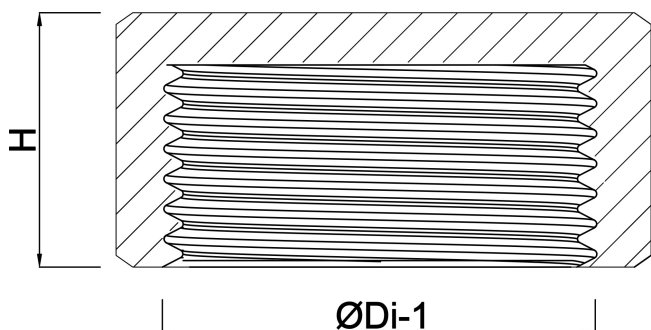

**Profec Nr. 300 Cap stainless
steel 316 1 1/2" female thread
16bar type octagon (0080707)**

TECHNICAL SPECIFICATIONS

Material stainless steel 316

Connection female thread

Fitting nr. Nr. 300

Pressure 16 bar

Max. temp. 100 °C

Type octagon

Size 1 1/2"

DIMENSIONS

H 25 mm

K-1 53 mm

ØDi-1 1 1/2"

Last modified date: 20/02/2026