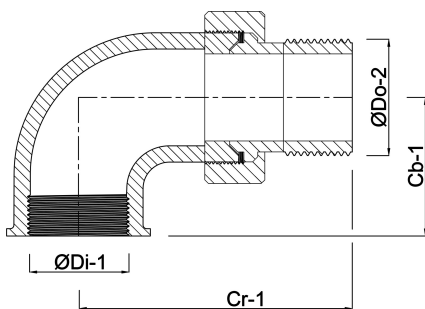

**Profec Nr. 956 Union elbow 90°
brass 3/4" female thread x
male thread 40bar type conical
(0710432)**

TECHNICAL SPECIFICATIONS

Type	conical
Material	brass
Connection	female thread x male thread
Fitting nr.	Nr. 956
Size	3/4"
Pressure	40 bar

DIMENSIONS

Cb-1	25 mm
Cr-1	59 mm
ØDi-1	3/4 "
ØDo-1	3/4 "
β	90 °

Last modified date: 21/02/2026

Bosta UK Ltd.
Reflection House
Olding Road
Bury St. Edmunds
Suffolk
IP33 3TA
T +44 (0) 1284 716580
E enquiries@bosta.co.uk
<http://www.bosta.com>