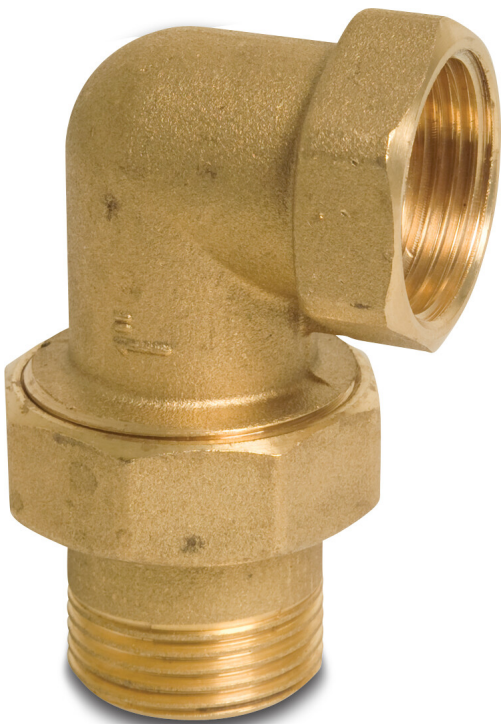

**Profec Nr. 956 Union elbow 90°
brass 3/4" female thread x
male thread 40bar type conical
(0710432)**

TECHNICAL SPECIFICATIONS

Type	conical
Material	brass
Connection	female thread x male thread
Fitting nr.	Nr. 956
Size	3/4"
Pressure	40 bar

DIMENSIONS

Cb-1	25 mm
Cr-1	59 mm
ØDi-1	3/4 "
ØDo-1	3/4 "
β	90 °

Last modified date: 21/02/2026

Bosta UK Ltd.
Reflection House
Olding Road
Bury St. Edmunds
Suffolk
IP33 3TA
T +44 (0) 1284 716580
E enquiries@bosta.co.uk
<http://www.bosta.com>