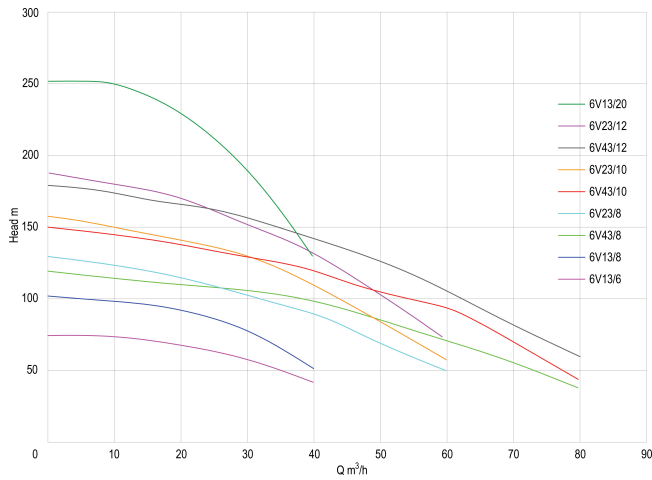

Rovatti Deep well pump cast iron DN85 flange green type 6V13/6 (7024599)

rovatti pompe

TECHNICAL SPECIFICATIONS

Colour green

Material cast iron

Pump body cast iron

Material impeller 1 cast iron

Connection flange

Outer ø 142 mm

Press 170

Motor RPM 2900

Type 6V13/6

Capacity 23/66 - 40/49 m³/h

Output Power 25 HP

MWC 76 m

Size DN85

Power 18.5 kW

Impellers 6

Max flow rate 42 m³/h

Efficiency 63,6 %

Last modified date: 08/05/2026

Bosta UK Ltd.
 Reflection House
 Olding Road
 Bury St. Edmunds
 Suffolk
 IP33 3TA
 T +44 (0) 1284 716580
 E enquiries@bosta.co.uk
<http://www.bosta.com>