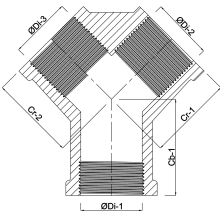

Profec Y-piece brass 1/2" female thread 30bar (0420511)

TECHNICAL SPECIFICATIONS

Material	brass
Connection	female thread
Max. temperature	120 °C
Pressure	30 bar
Max. temp.	120 °C
Size	1/2"

DIMENSIONS

Cb-1	28 mm
Cr-1	25.5 mm
Cr-2	25.5 mm
ØDi-1	1/2 "
ØDi-2	1/2 "
ØDi-3	1/2 "